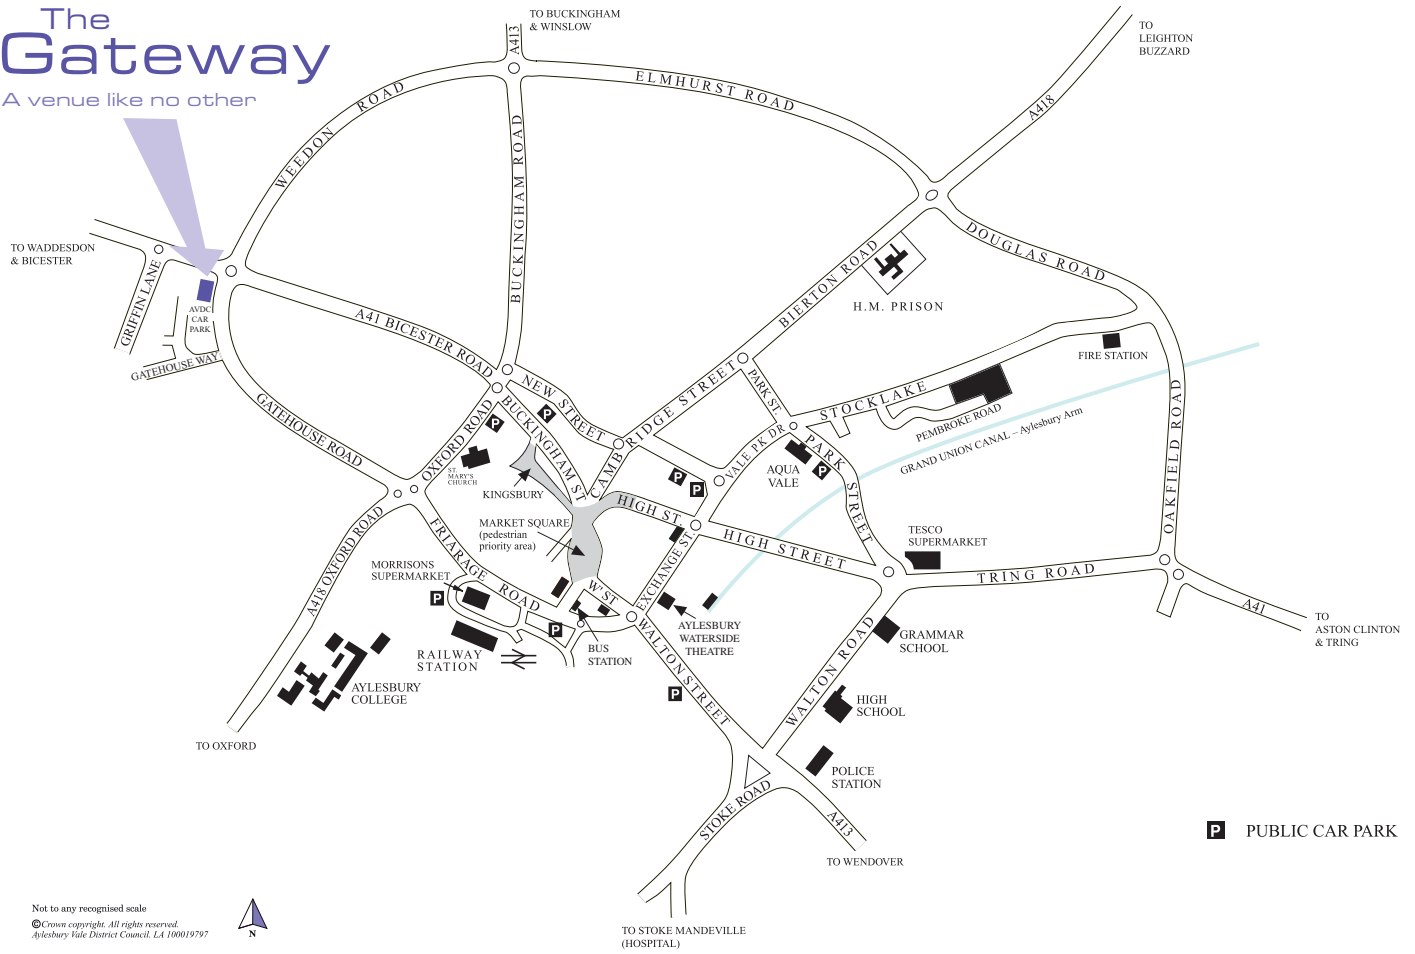

The Gateway

A venue like no other

How to Find Us

Public transport:

The Gateway is an easy ten-minute walk from Aylesbury town rail and bus stations. The Gateway is situated on one of the main bus routes to and from the town centre.

Road:

The Gateway is conveniently located on the junction of the ring road and the A41 travelling north out of the town centre.

The Gateway

Aylesbury Vale District Council

The Gateway Gatehouse Road Aylesbury Bucks HP19 8FF