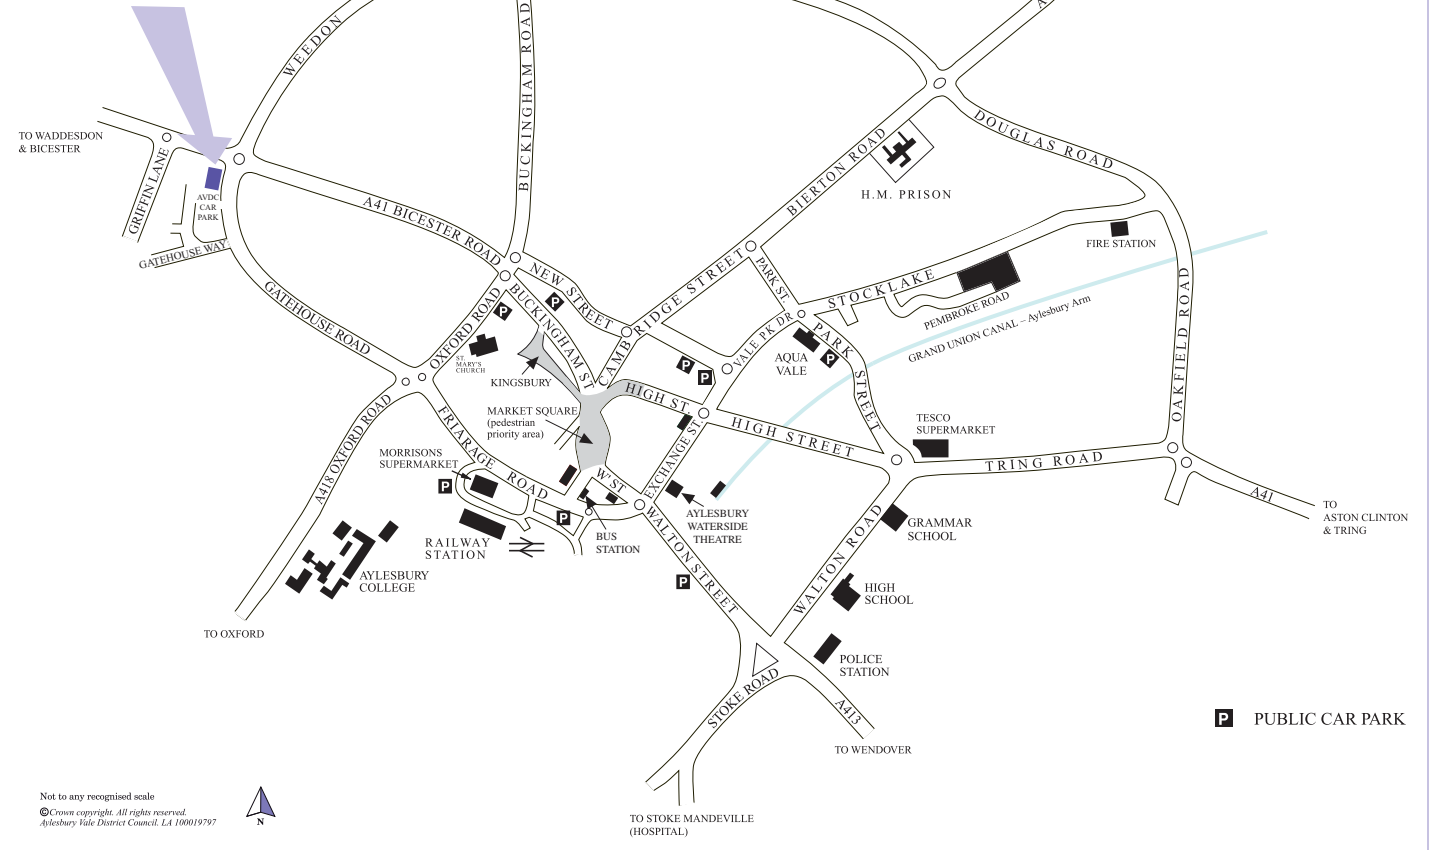

The Gateway

A venue like no other

How to Find Us

Public transport:

The Gateway is an easy ten-minute walk from Aylesbury town rail and bus stations. The Gateway is situated on one of the main bus routes to and from the town centre.

Road:

The Gateway is conveniently located on the junction of the ring road and the A41 travelling north out of the town centre.

The Gateway

Aylesbury Vale District Council

The Gateway Gatehouse Road Aylesbury Bucks HP19 8FF